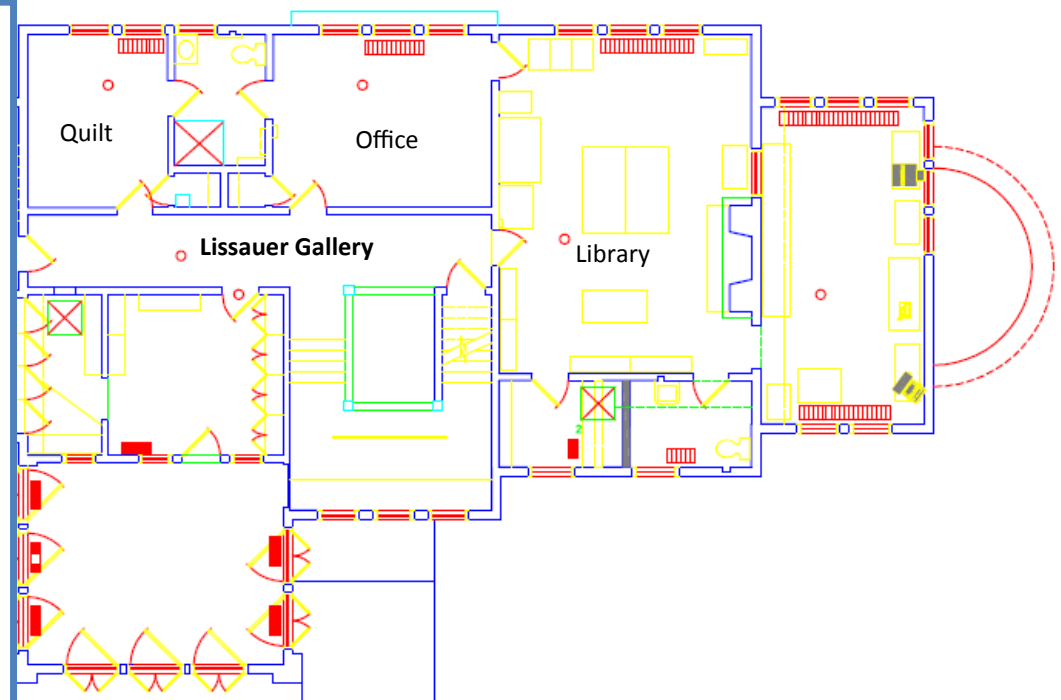

## The LISSAUER GALLERY

**In the Myers Mansion along the stairs and main hallway on the SECOND FLOOR—no elevator**

**East wall on landing** 68"x40.75" (NB there is an emergency light on this wall and usually we hang the artist's statement here with small works)

**West wall on landing** 110.25" x 40.75" (NB there is a high chair rail below, which can be covered. It was not measured. This is a prime location for a larger work).

**Long wall** along south side of hall 159.5" L

**North wall** up to Quilt Room 87"W

**North wall** between Quilt Room and Director's Office 87.5" W

**North wall** between office and library 112.5"W (also a good place for a larger canvas with a longer view from landing).